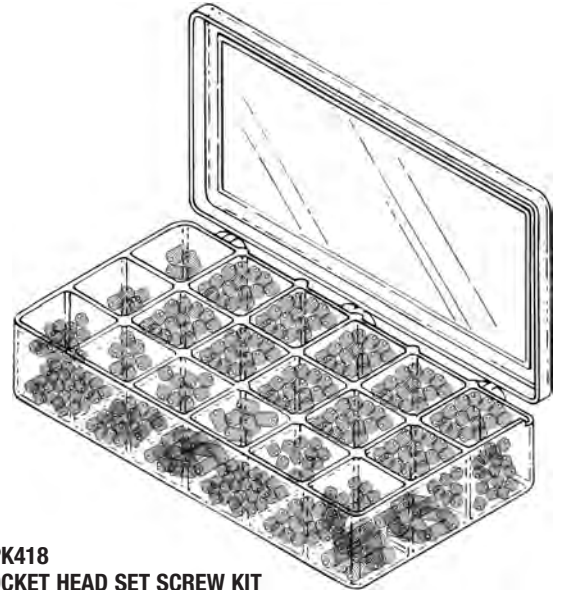

RPI PART #	SIZE	QTY
ADS053	#6-32 x 1/4" lg.	10
ADS111	#6-32 x 3/8" lg.	25
ADS112	#6-32 x 1/2" lg.	25
ADS113	#6-32 x 5/8" lg.	25
ADS114	#6-32 x 7/8" lg.	25
ADS115	#6-32 x 1" lg.	25
ADS116	#4-40 x 1/4" lg.	25
ADS117	#4-40 x 3/8" lg.	25
ADS118	#4-40 x 1/2" lg.	25
ADS119	#4-40 x 3/4" lg.	25
ADS120	#2-56 x 1/2" lg.	25
ADS121	#1/4-20 x 5/8" lg.	15

SOCKET HEAD
CAP SCREW

ADK110
SOCKET HEAD
CAP SCREW KIT

RPI PART #RPK418 SOCKET HEAD SET SCREW KIT

- Kit includes 18-compartment storage case (RPI Part #RPB417)
- Heat treated alloy steel have black finish
- Cup point
- Hardware is also sold separately in quantities indicated below

RPI PART #	SIZE	QTY
RPH191	#4-40 x 1/8" lg.	50
RPH192	#4-40 x 3/16" lg.	50
RPH193	#4-40 x 1/4" lg.	50
RPH194	#6-32 x 1/8" lg.	50
RPH195	#6-32 x 3/16" lg.	50
RPH196	#6-32 x 1/4" lg.	50
RPH197	#6-32 x 5/16" lg.	50
RPH198	#6-32 x 3/8" lg.	50
RPH199	#8-32 x 1/8" lg.	50
RPH200	#8-32 x 3/16" lg.	50
RPH201	#8-32 x 1/4" lg.	50
RPH202	#8-32 x 5/16" lg.	50
RPH203	#8-32 x 3/8" lg.	50
RPH204	#10-32 x 3/16" lg.	50
RPH205	#10-32 x 1/4" lg.	50
RPH206	#10-32 x 5/16" lg.	50
RPH207	#10-32 x 3/8" lg.	50
RPH208	#10-32 x 1/2" lg.	50

SOCKET HEAD
SET SCREW
CUP POINT

RPK418
SOCKET HEAD SET SCREW KIT

RPI Part #RPT539

L-HEX WRENCH SET (METRIC)

- 9 piece set
- 1.5 mm through 10 mm
- Corrosion protected steel
- Made by Bondhus®

RPI Part #RPT540