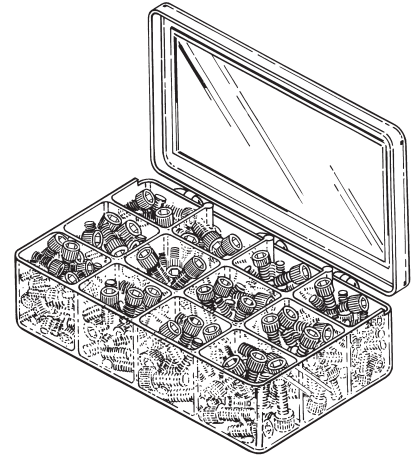

SOCKET HEAD CAP SCREWS, SET SCREWS AND L-HEX WRENCH SETS!

RPI PART #ADK110 SOCKET HEAD CAP SCREW KIT

- Kit includes 12-compartment storage case (RPI Part #RPB416)
- Stainless steel
- Hardware is also sold separately in quantities indicated below

RPI PART #	SIZE	QTY
ADS053	#6-32 x 1/4" lg.	10
ADS111	#6-32 x 3/8" lg.	25
ADS112	#6-32 x 1/2" lg.	25
ADS113	#6-32 x 5/8" lg.	25
ADS114	#6-32 x 7/8" lg.	25
ADS115	#6-32 x 1" lg.	25
ADS116	#4-40 x 1/4" lg.	25
ADS117	#4-40 x 3/8" lg.	25
ADS118	#4-40 x 1/2" lg.	25
ADS119	#4-40 x 3/4" lg.	25
ADS120	#2-56 x 1/2" lg.	25
ADS121	#1/4-20 x 5/8" lg.	15

SOCKET HEAD
CAP SCREW

ADK110
SOCKET HEAD
CAP SCREW KIT

RPI PART #RPK418 SOCKET HEAD SET SCREW KIT

- Kit includes 18-compartment storage case (RPI Part #RPB417)
- Heat treated alloy steel have black finish
- Cup point
- Hardware is also sold separately in quantities indicated below

SOCKET HEAD
SET SCREW
CUP POINT

RPK418
SOCKET HEAD SET SCREW KIT

RPI Part #RPT539

L-HEX WRENCH SET (METRIC)

- 9 piece set
- 1.5 mm through 10 mm
- Corrosion protected steel
- Made by Bondhus®

RPI Part #RPT540