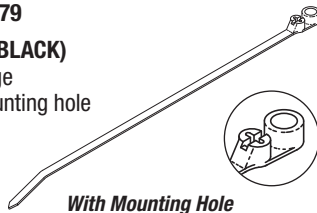

***Suggested Cable Ties for use with RPI Hoses to fit Midmark•Ritter® Tables and Chairs!***

**Service Tip: Don't Forget the Cable Ties when Installing New Hoses!**

**RPI Part #RPT085**

**CABLE TIE (8" BLACK)**

- 25 per package
- Without mounting hole
- 3-16 x 8" lg.
- Color: Black

**RPI Part #RPT279**

**CABLE TIE (8" BLACK)**

- 25 per package
- With # 10 mounting hole
- 3-16 x 8" lg.
- Color: Black

**RPI Part #RPT375**